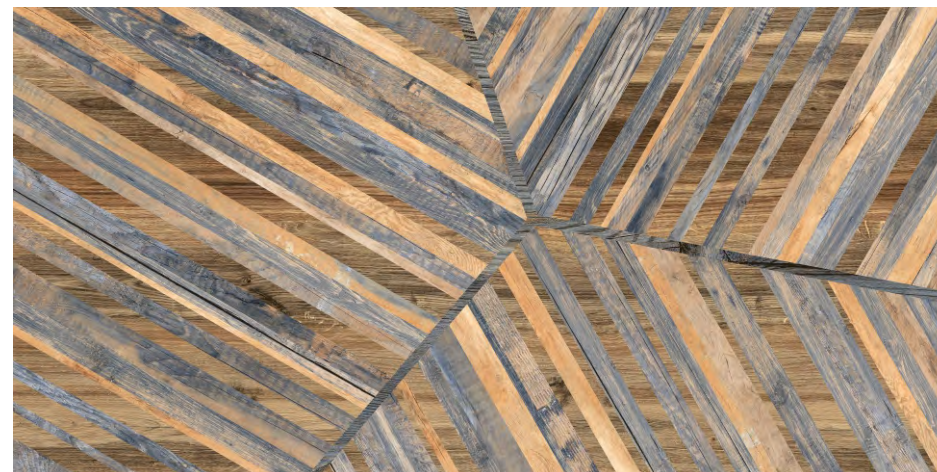

NOSTA NATURAL

WOOD
COLLECTION

OAK WOOD BEIGE

SIZE
600x
1200MM

FINISH
MATT

RANDOM
04

360°
Scan for Virtual

BACK TO INDEX