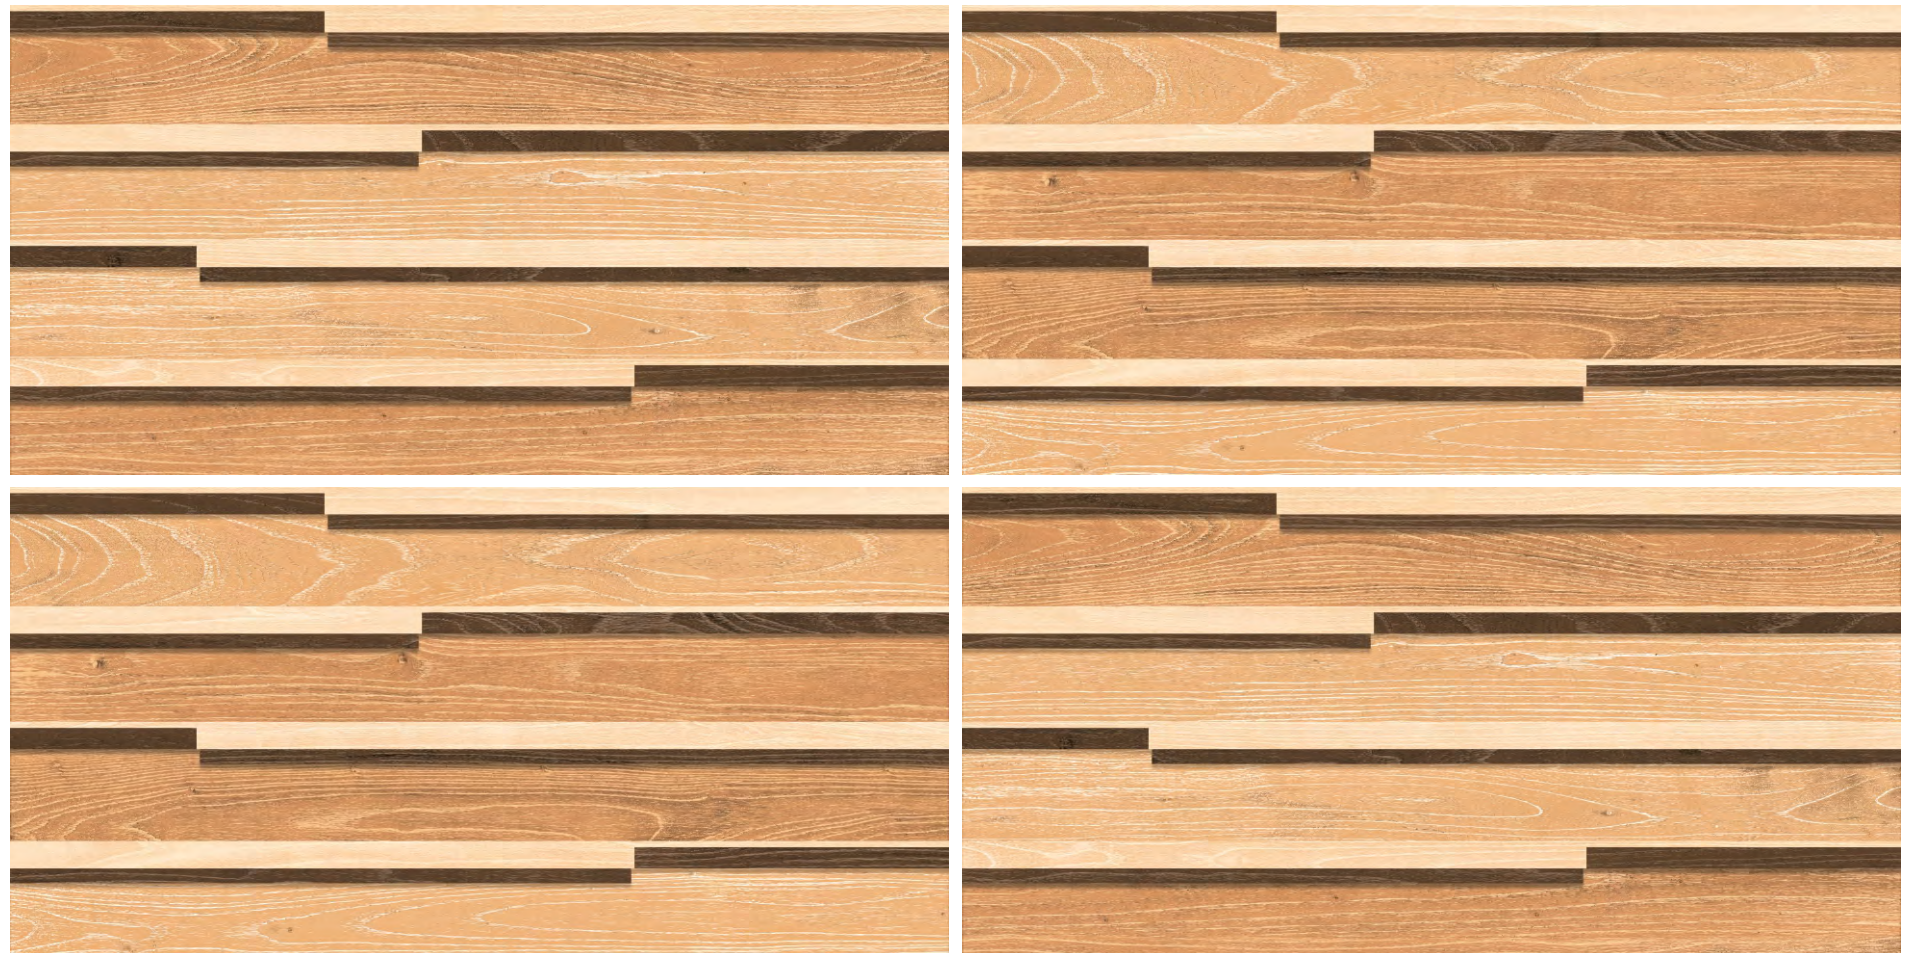

WOOD
COLLECTION

CLAY WOOD BROWN

SIZE
600x
1200MM

FINISH
MATT

RANDOM
02

360°

Scan for Virtual

BACK TO INDEX