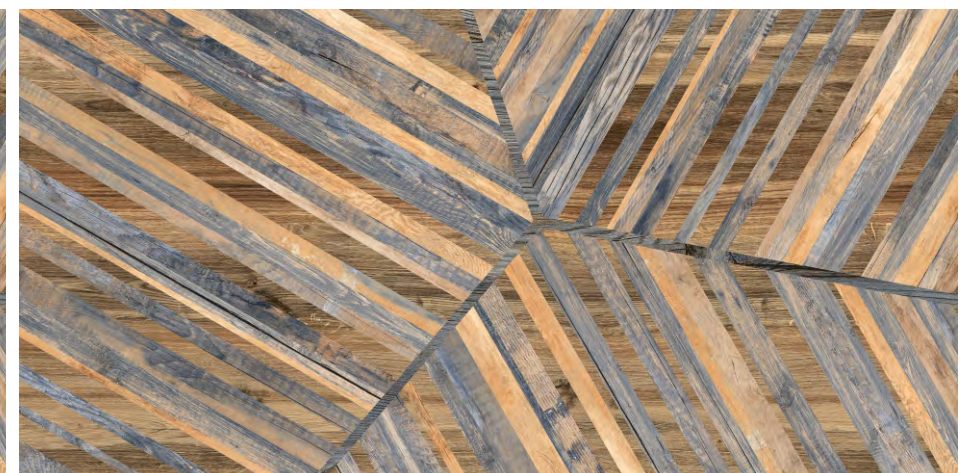

NOSTA NATURAL

WOOD
COLLECTION

OAK WOOD BEIGE

SIZE
600x
1200MM

FINISH
MATT

RANDOM
04

360°
Scan for Virtual

BACK TO INDEX