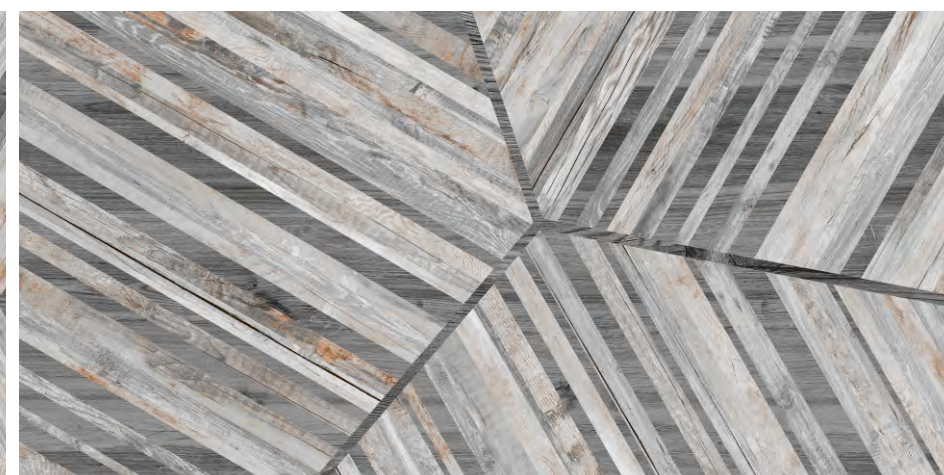

WOOD
COLLECTION

NOSTA GREY

SIZE
600x
1200MM

FINISH
MATT

RANDOM
01

360°

Scan for Virtual

BACK TO INDEX