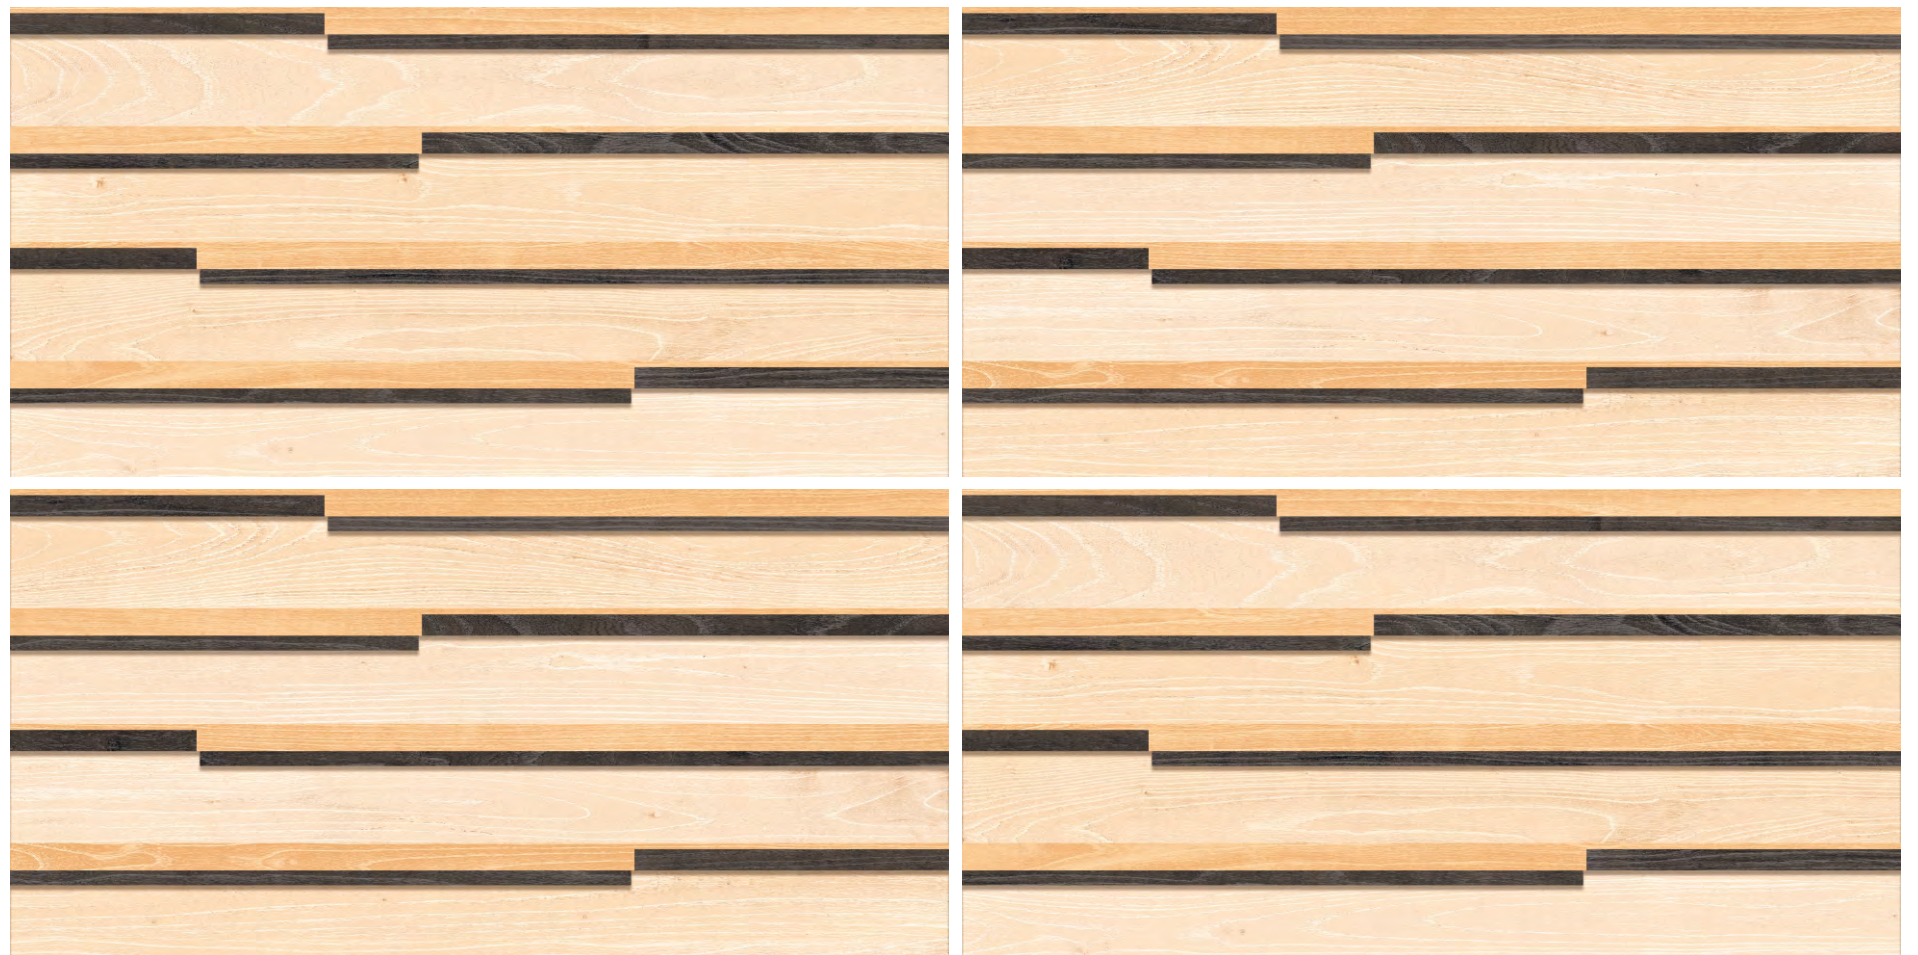

SIZE
600x
1200MM

FINISH
MATT

RANDOM
02

360°

Scan for Virtual

BACK TO INDEX

CLAY WOOD GREY

WOOD
COLLECTION