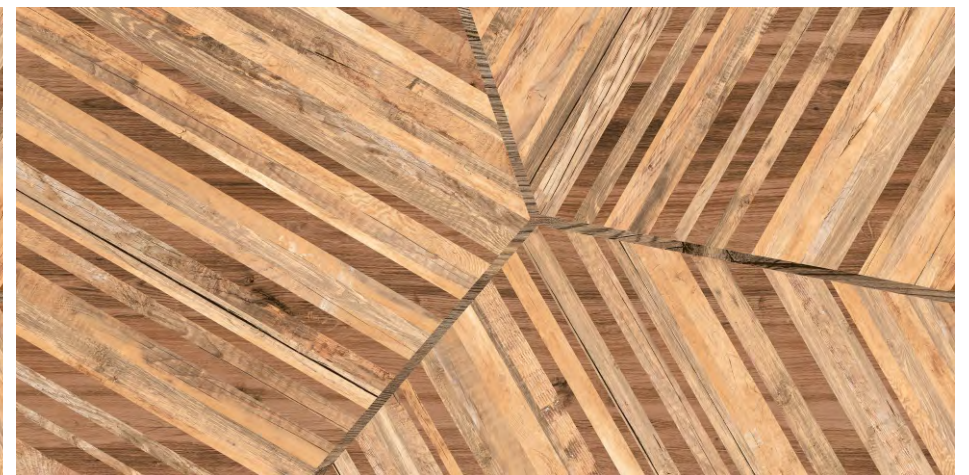

SIZE
600x
1200MM

FINISH
MATT

RANDOM
01

360°

Scan for Virtual

BACK TO INDEX

NOSTA BROWN

WOOD
COLLECTION