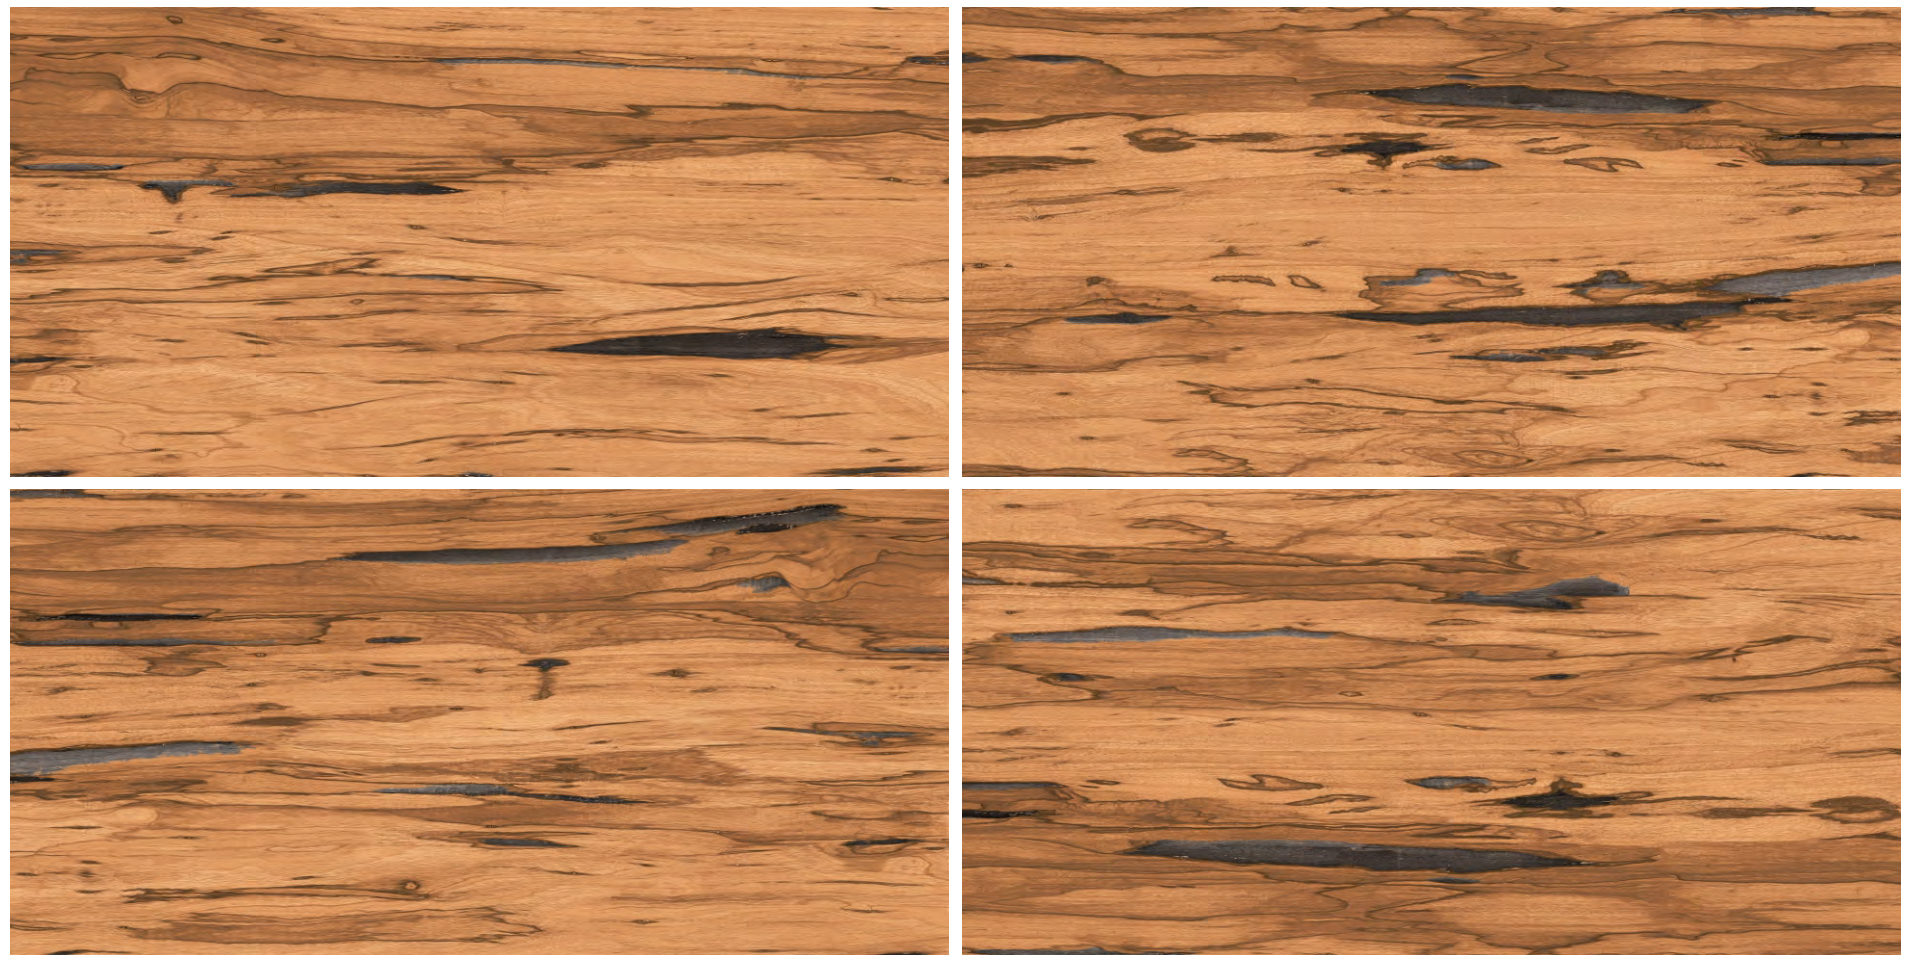

WOOD
COLLECTION

VANITY BROWN

SIZE
600x
1200MM

FINISH
MATT

RANDOM
04

360°

Scan for Virtual

BACK TO INDEX