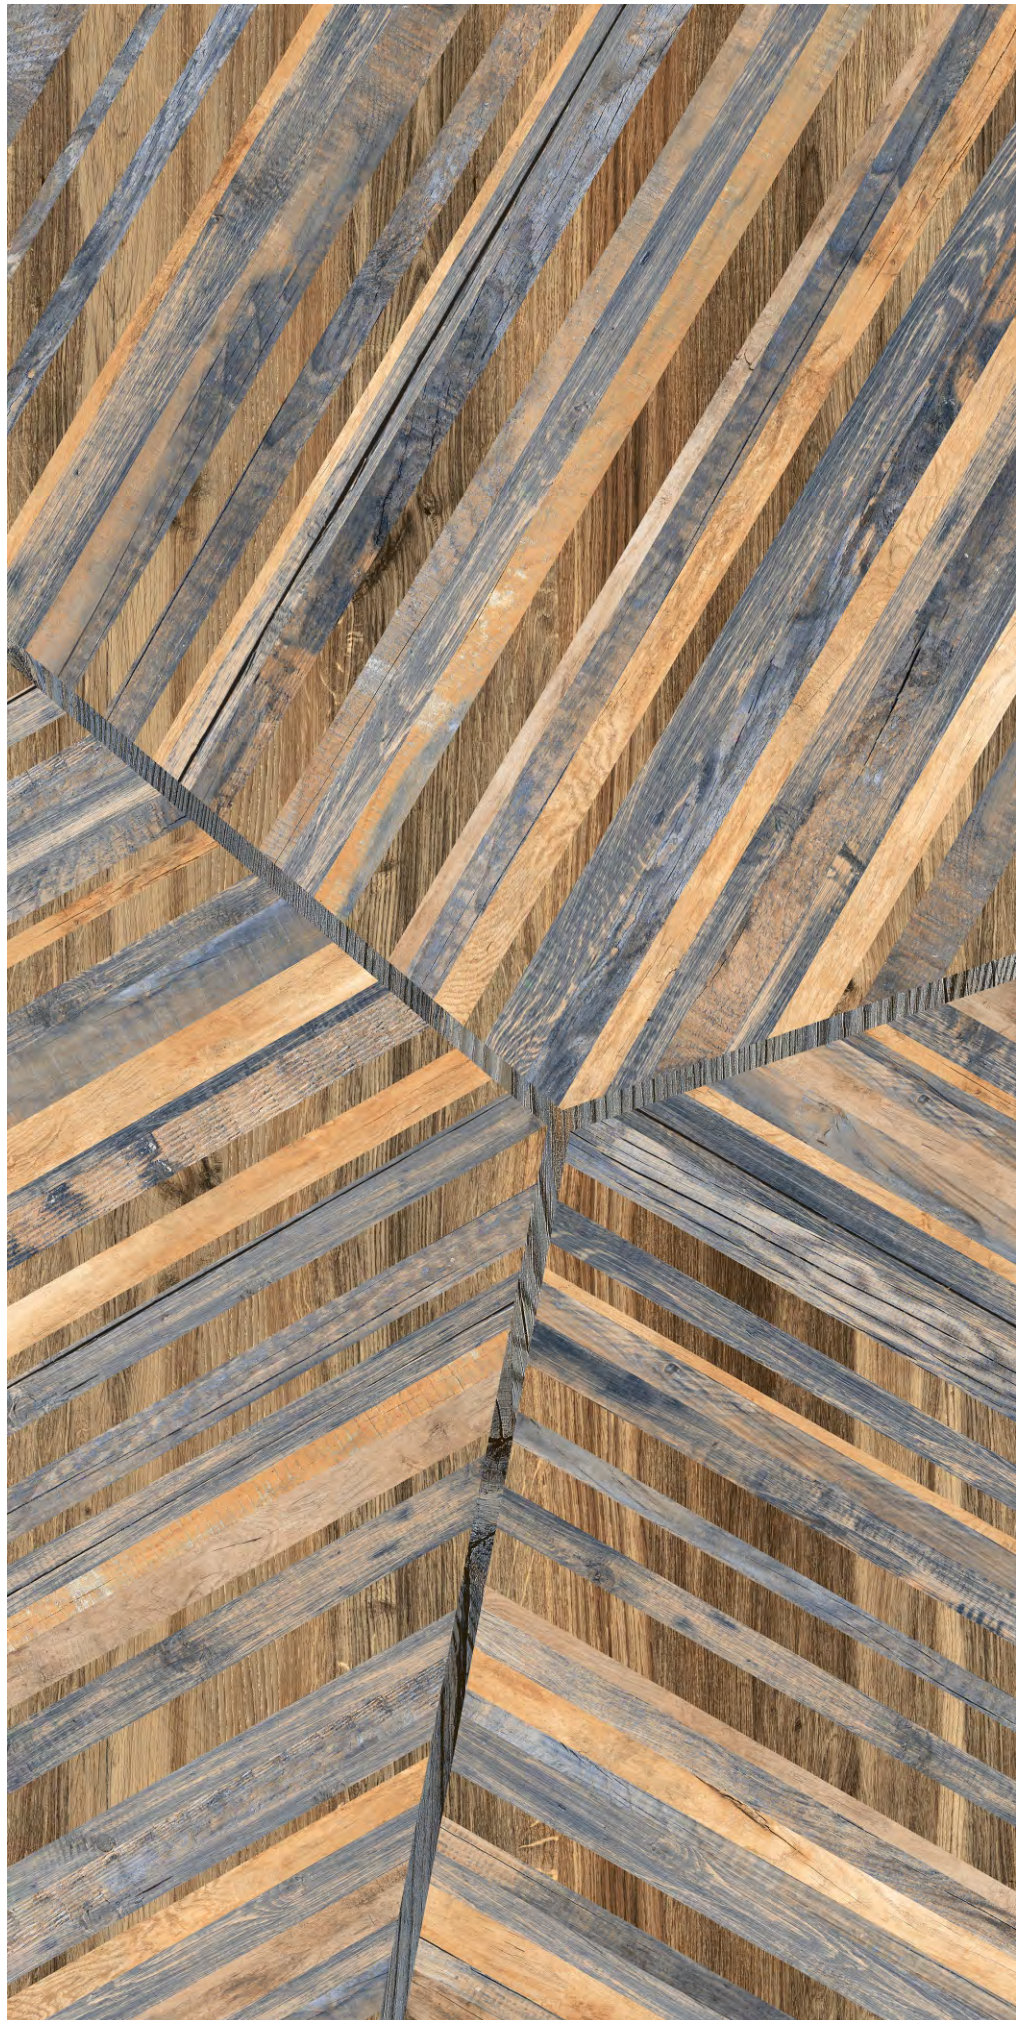

WOOD
COLLECTION

NOSTA NATURAL

SIZE
600x
1200MM

FINISH
MATT

RANDOM
01

360°

Scan for Virtual

BACK TO INDEX