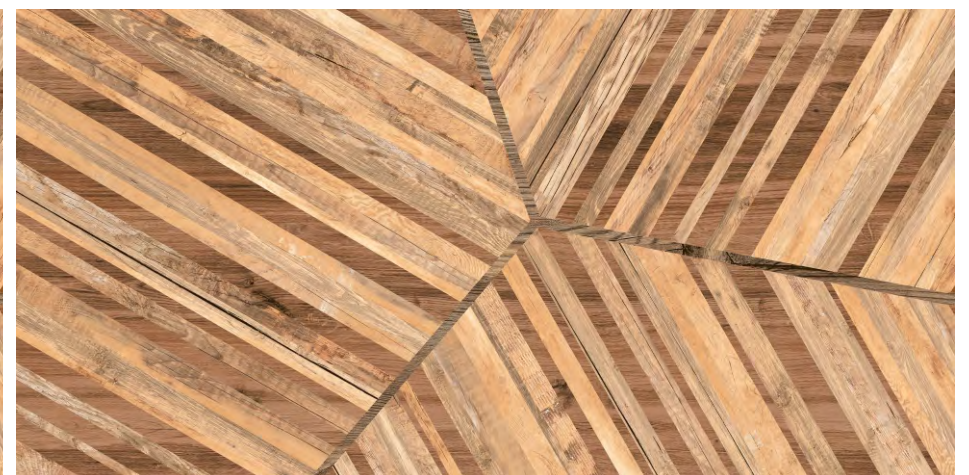

SIZE
600x
1200MM

FINISH
MATT

RANDOM
01

360°

Scan for Virtual

BACK TO INDEX

NOSTA BROWN

WOOD
COLLECTION