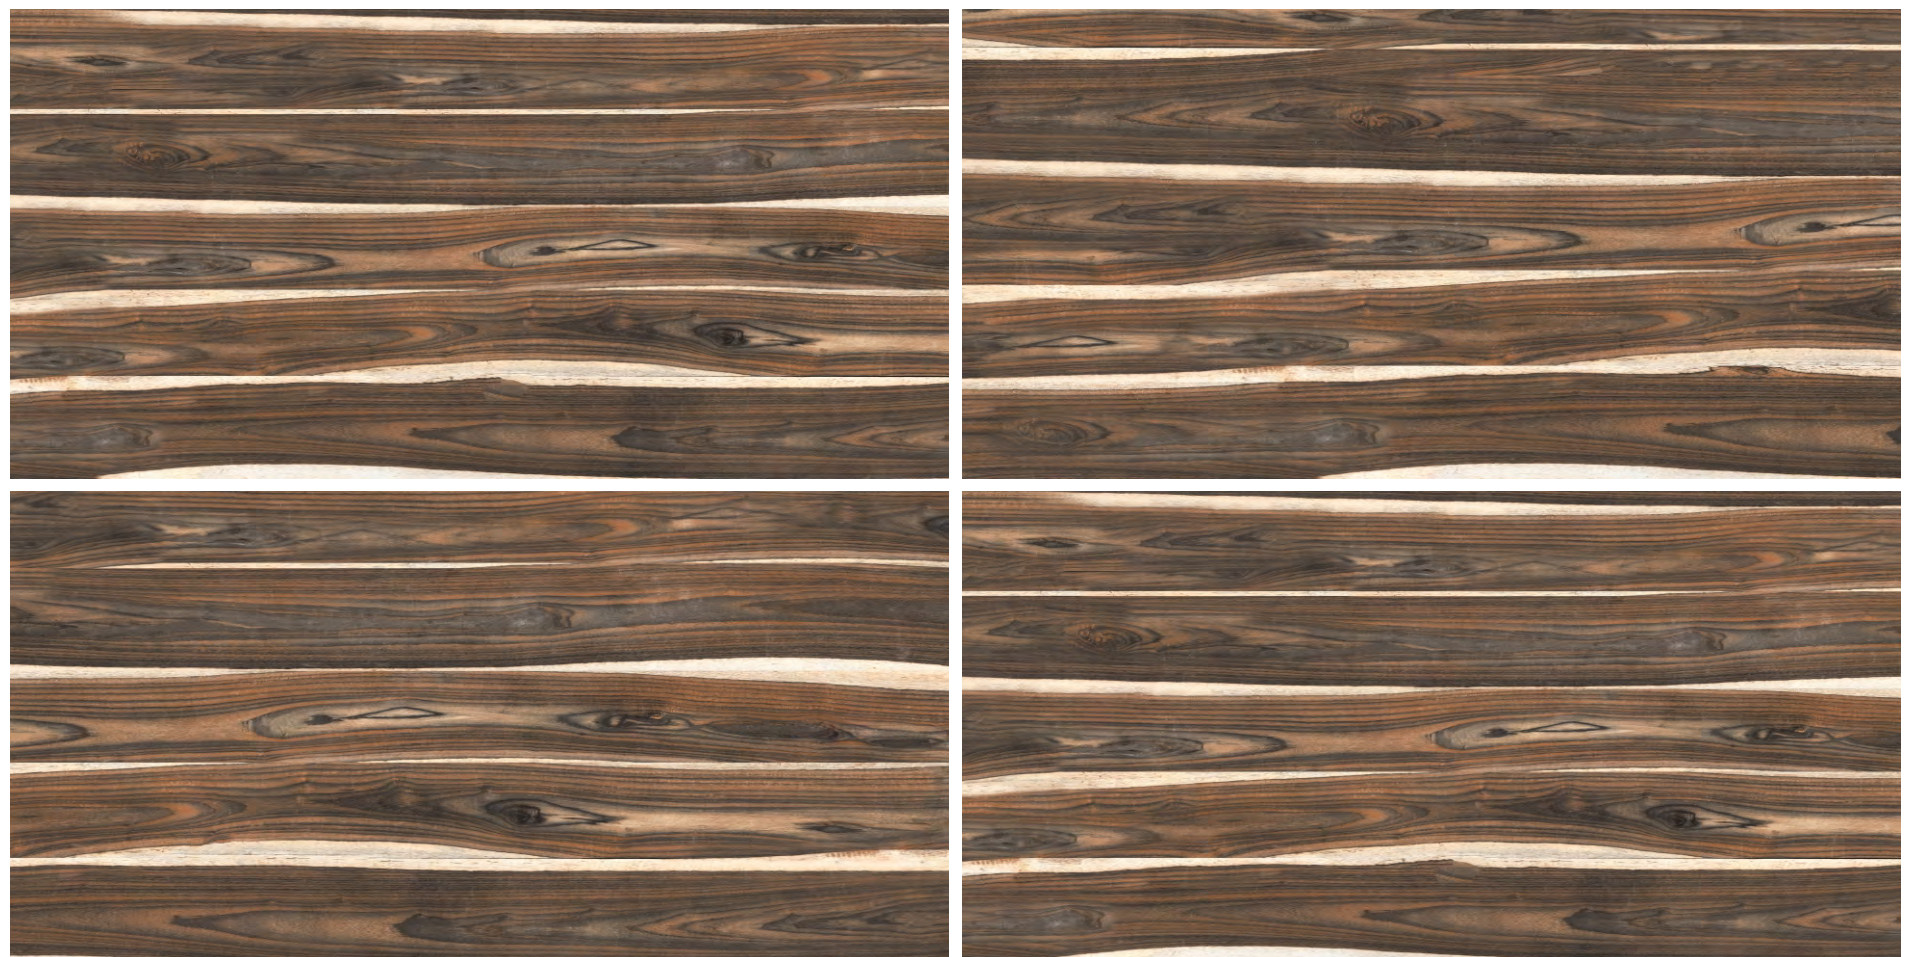

SIZE
600x
1200MM

FINISH
MATT

RANDOM
03

360°

Scan for Virtual

BACK TO INDEX

PINE NATURAL

WOOD
COLLECTION