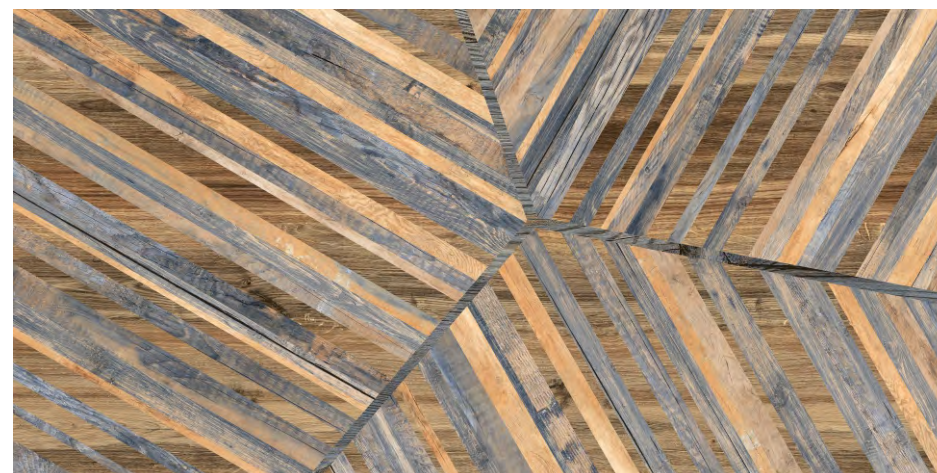

NOSTA NATURAL

WOOD
COLLECTION

OAK WOOD BEIGE

SIZE
600x
1200MM

FINISH
MATT

RANDOM
04

360°
Scan for Virtual

BACK TO INDEX