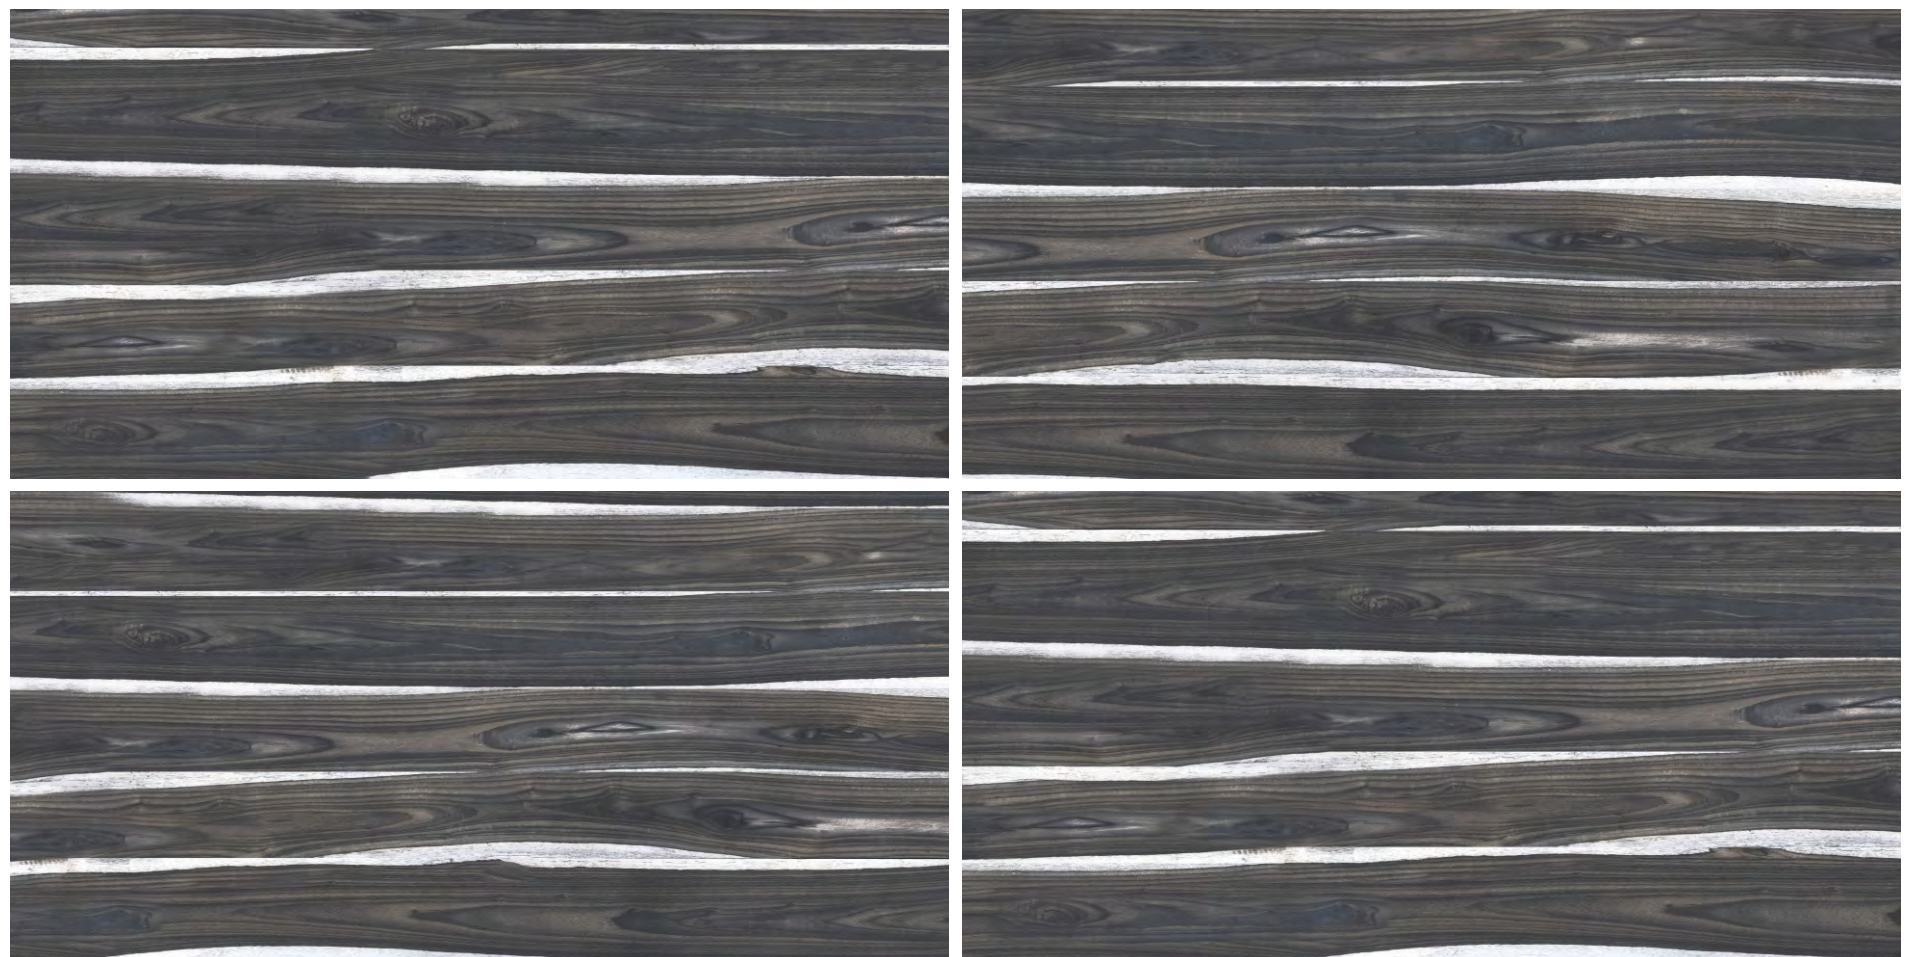

PINE WOOD

SIZE
600x
1200MM

FINISH
MATT

RANDOM
03

360°

Scan for Virtual

BACK TO INDEX

PINE WOOD